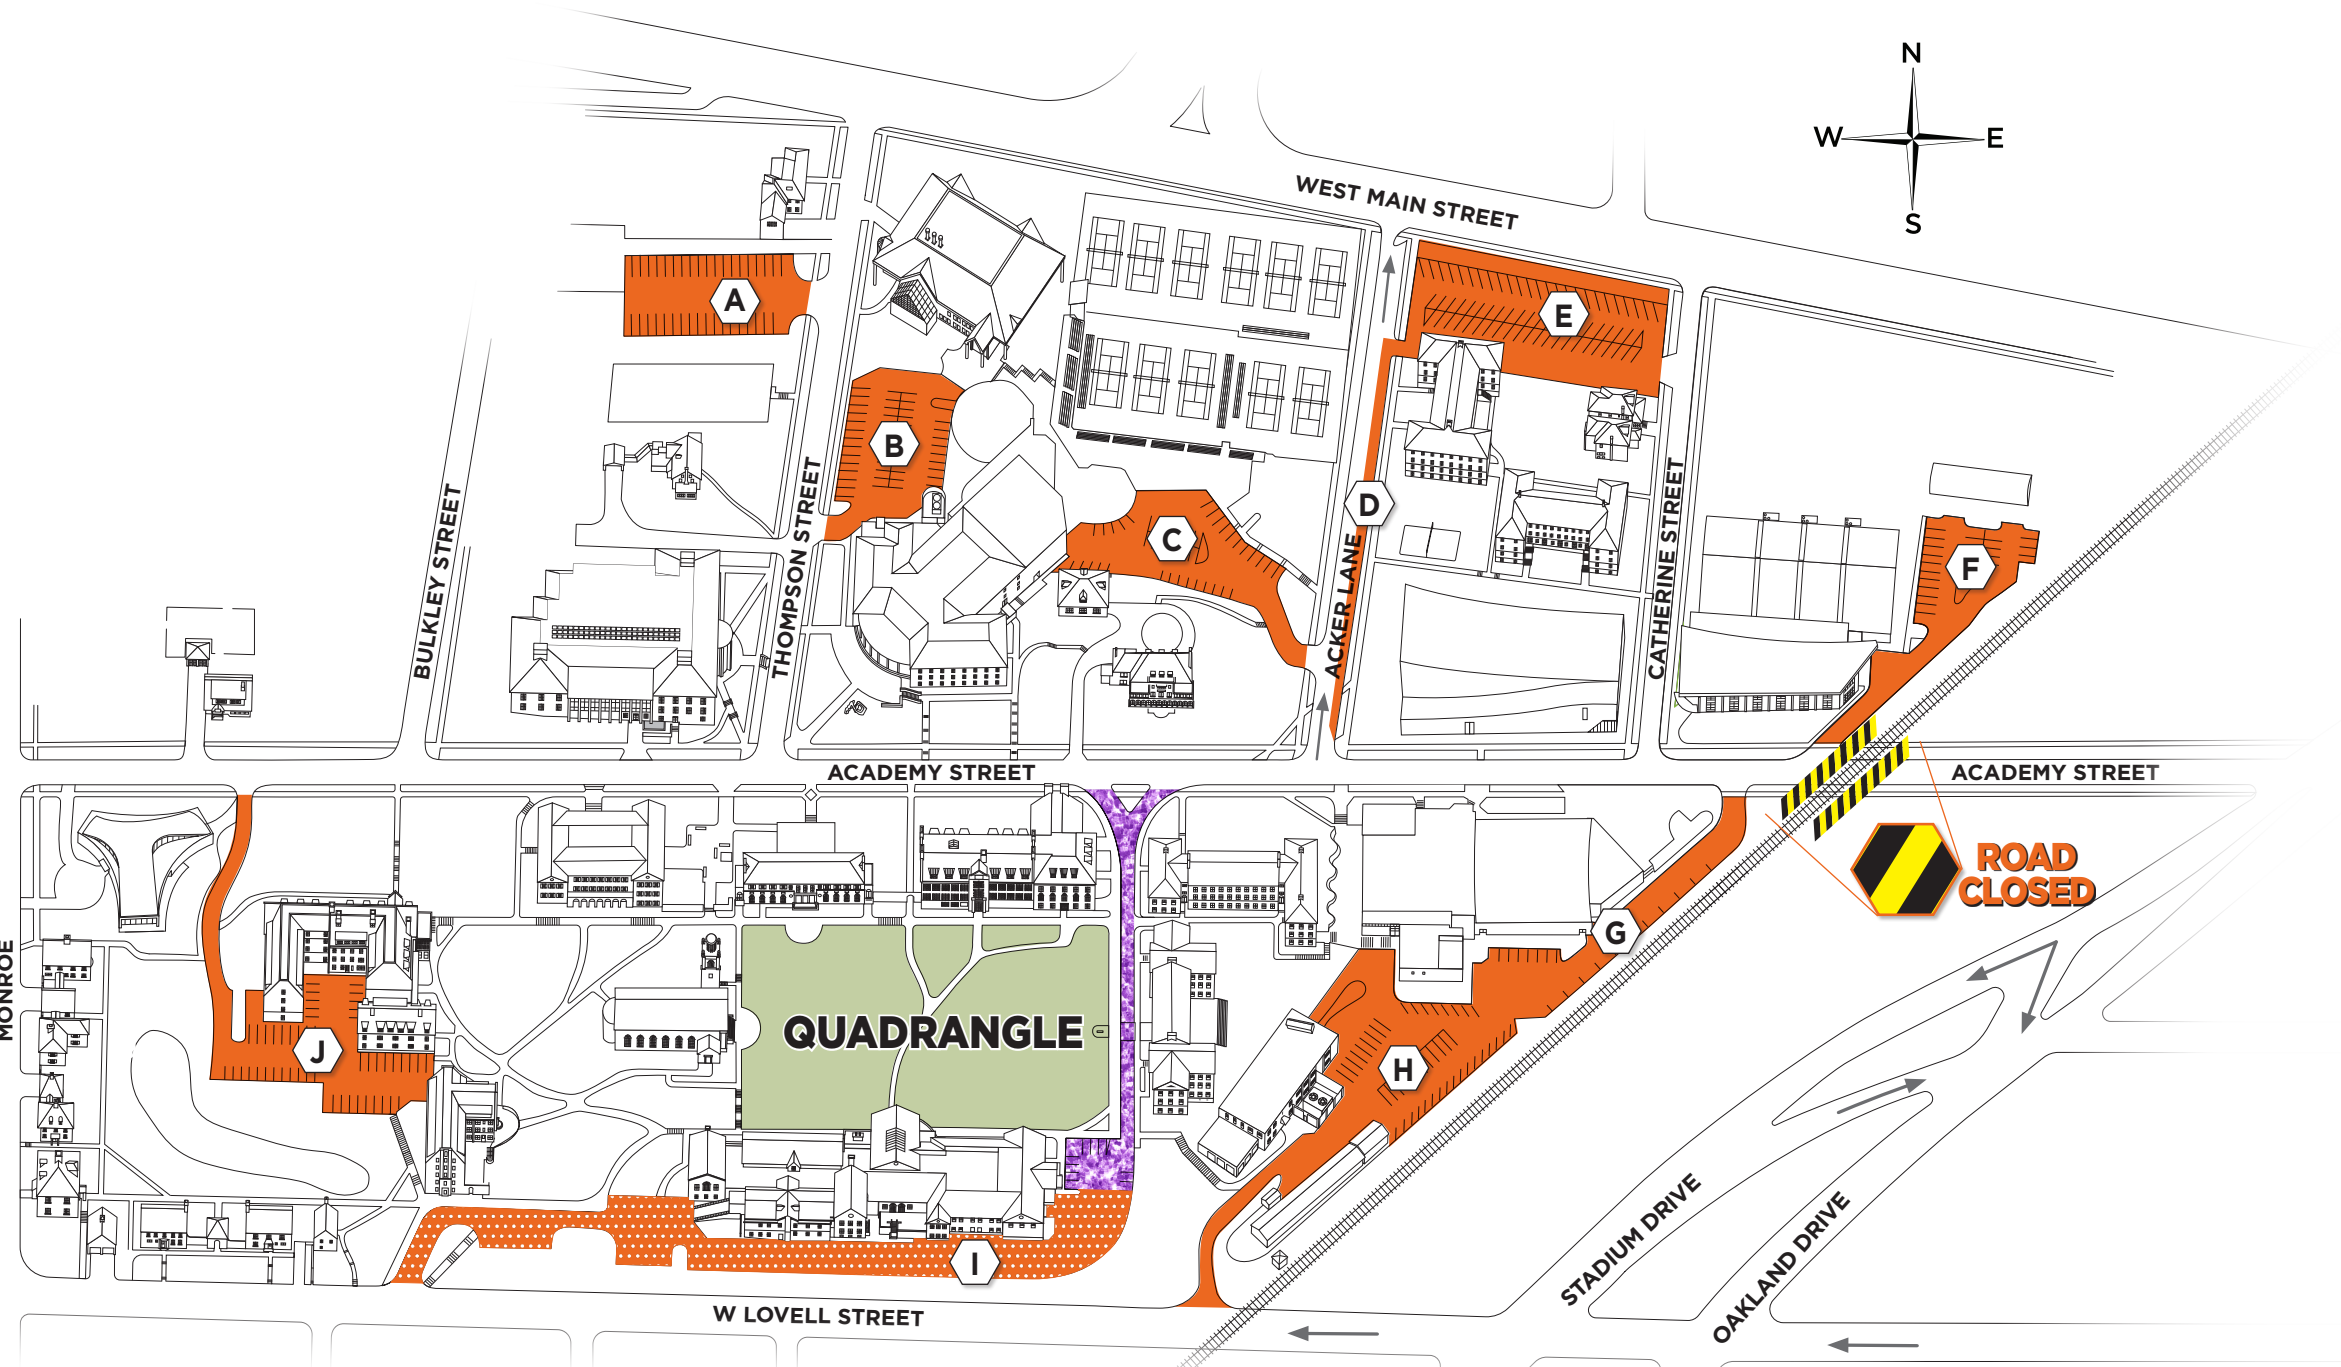

K KALAMAZOO COLLEGE

COMMENCEMENT WEEKEND KEY

-  Parking
-  Road Closed
-  Quadrangle
-  Sunday: Barrier-Free Drop Off
-  Sunday: No Parking

NO OVERNIGHT PARKING

Lovell Street connects to Burrows Road for an easy walk to the Athletic Field Complex

AVAILABLE CAMPUS PARKING LOTS

- A. ADMISSION CENTER LOT:** Access from 116 Thompson Street
- B. UPPER LIGHT FINE ARTS BUILDING LOT:** Access from 139 Thompson Street
- C. LOWER LIGHT FINE ARTS BUILDING LOT:** Access from 181 Acker Lane (a one-way, northbound street)
- D. ACKER LANE LOT:** Street parking along Acker Lane (a one-way, northbound street)
- E. SEVERN AND CRISSEY RESIDENCE HALLS LOT:** Access from 113 Acker Lane (a one-way, northbound street) or 123 Catherine Street
- F. MARKIN RACQUET CENTER/FITNESS AND WELLNESS CENTER LOT:** Access from 896 Academy Street
- G. ANDERSON ATHLETIC CENTER LOT:** Access from 954 Academy Street
- H. FACILITIES MANAGEMENT LOT:** Access from 1006 W. Lovell Street
- I. HICKS CENTER LOT:** Access from Campus Drive at 1135 Academy Street or 1231 W. Lovell Street. **No parking on Commencement Sunday!**
- J. TROWBRIDGE RESIDENCE HALL LOT:** Access from 1322 Academy Street
- K. ATHLETIC FIELD COMPLEX LOT:** Access from 1600 West Michigan Avenue