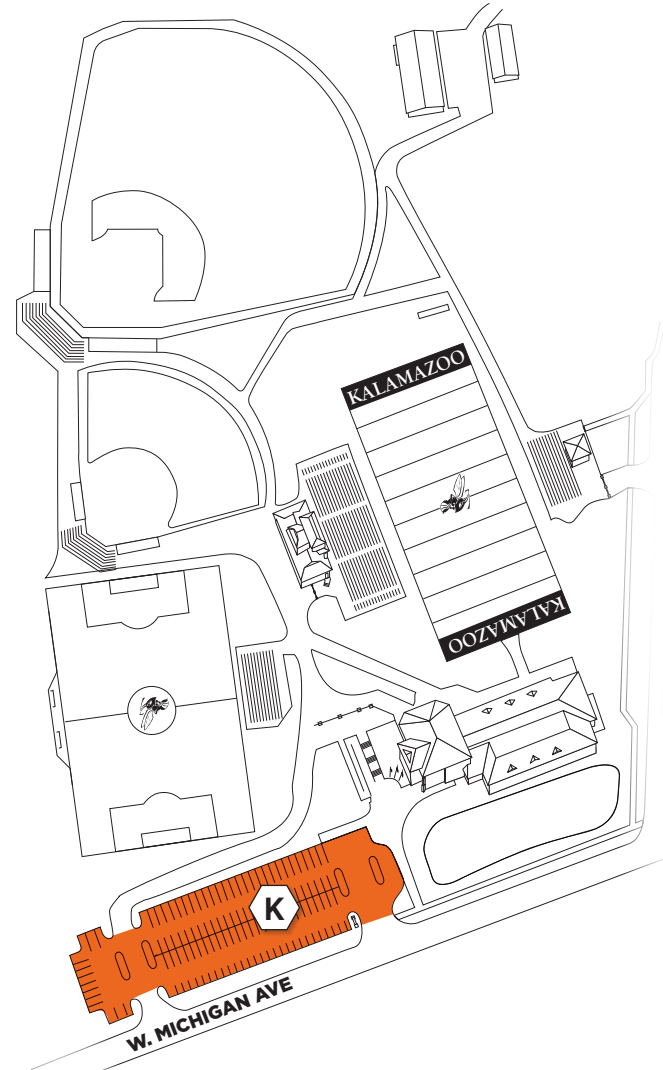

K KALAMAZOO COLLEGE

COMMENCEMENT WEEKEND KEY

-  Parking
-  Road Closed
-  Quadrangle
-  Sunday: Barrier-Free Drop Off
-  Sunday: No Parking

NO OVERNIGHT PARKING

Lovell Street connects to Burrows Road for an easy walk to the Athletic Field Complex

AVAILABLE CAMPUS PARKING LOTS

- A. ADMISSION CENTER LOT:** Access from 116 Thompson Street
- B. UPPER LIGHT FINE ARTS BUILDING LOT:** Access from 139 Thompson Street
- C. LOWER LIGHT FINE ARTS BUILDING LOT:** Access from 181 Acker Lane (a one-way, northbound street)
- D. ACKER LANE LOT:** Street parking along Acker Lane (a one-way, northbound street)
- E. SEVERN AND CRISSEY RESIDENCE HALLS LOT:** Access from 113 Acker Lane (a one-way, northbound street) or 123 Catherine Street
- F. MARKIN RACQUET CENTER/FITNESS AND WELLNESS CENTER LOT:** Access from 896 Academy Street
- G. ANDERSON ATHLETIC CENTER LOT:** Access from 954 Academy Street
- H. FACILITIES MANAGEMENT LOT:** Access from 1006 W. Lovell Street
- I. HICKS CENTER LOT:** Access from Campus Drive at 1135 Academy Street or 1231 W. Lovell Street. **No parking on Commencement Sunday!**
- J. TROWBRIDGE RESIDENCE HALL LOT:** Access from 1322 Academy Street
- K. ATHLETIC FIELD COMPLEX LOT:** Access from 1600 West Michigan Avenue